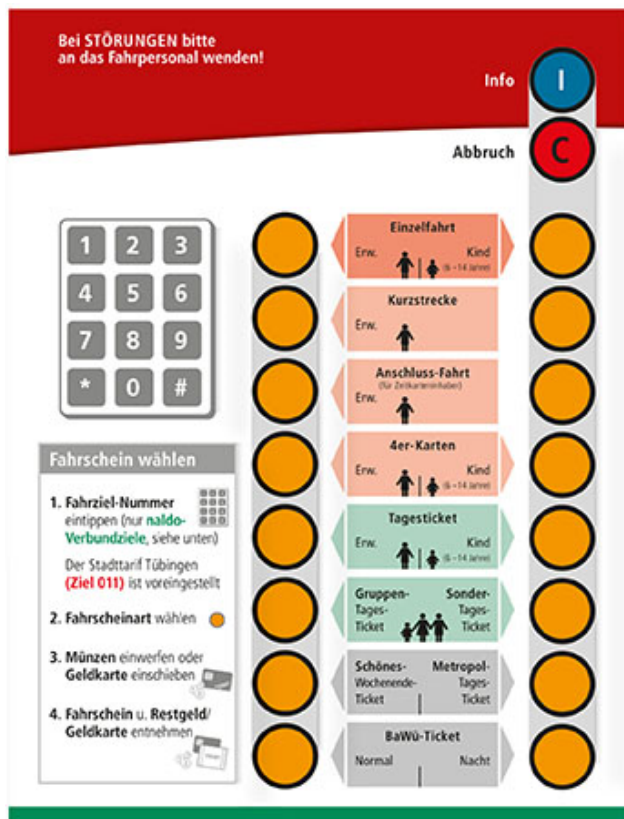

The ticket vendor in the city bus

Machine not working? Speak with the driver.

Make a mistake? Press the red “clear” button.

Einzelfahrt: Single rides (grownup – child)

Kurzstrecke: Short-stretch tickets (grownups only)

4er-Karten: Strip ticket for four rides (grownup – child)

Tagesticket: Day pass (grownup – child)

Gruppen-Tagesticket: Group day pass /
Sonder-Tagesticket: special occasion group pass

Gray tickets:
Special passes for more than one transport association or throughout the State of Baden-Württemberg.

1. Select your ticket
2. Pay with coins (no bills!) or with the money chip on your bank card. Coins go in the black up at the top of the vending machine, cards go in the slot, chip side up.
3. Remove your ticket and any change from the window. If you paid with your card, be sure to take it out!